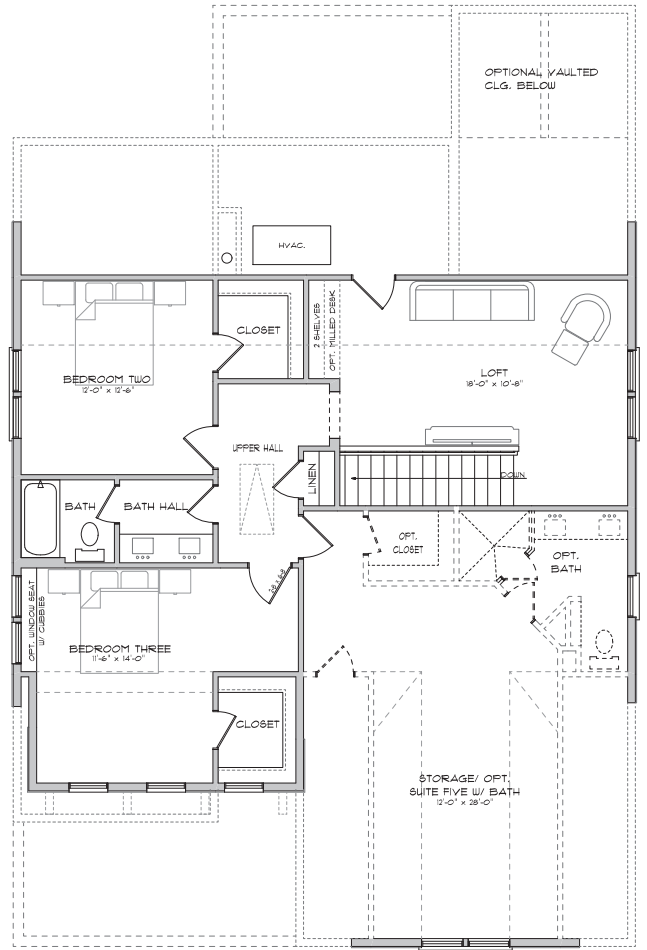

RIVERLIGHTS®

HERRINGTON HOMES

The Riverside

Coastal Elegance Collection

3 bedrooms
2.5 baths
2 car garage
2466 sq. ft.

The Riverside at RIVERLIGHTS

Coastal Elegance Collection

by HERRINGTON HOMES

FIRST FLOOR PLAN

SECOND FLOOR PLAN

OPTIONAL VAULTED DINING ROOM

UPGRADED KITCHEN LAYOUT

OPTIONAL FULL BATH

OPTIONAL BEDROOM