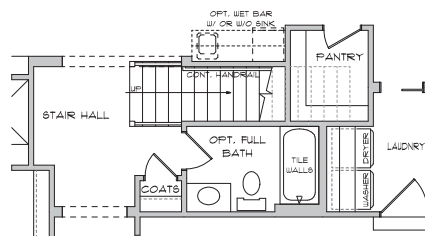

RIVERLIGHTS®

HERRINGTON HOMES

The Riverside

Coastal Elegance Collection

3 bedrooms
2.5 baths
2 car garage
2466 sq. ft.

The Riverside at RIVERLIGHTS

Coastal Elegance Collection

by HERRINGTON HOMES

FIRST FLOOR PLAN

SECOND FLOOR PLAN

OPTIONAL VAULTED DINING ROOM

UPGRADED KITCHEN LAYOUT

OPTIONAL FULL BATH

OPTIONAL BEDROOM