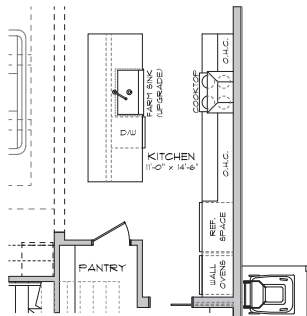

RIVERLIGHTS®

HERRINGTON HOMES

The Riverside

Coastal Elegance Collection

3 bedrooms
2.5 baths
2 car garage
2466 sq. ft.

The Riverside at RIVERLIGHTS

Coastal Elegance Collection

by HERRINGTON HOMES

FIRST FLOOR PLAN

SECOND FLOOR PLAN

OPTIONAL VAULTED DINING ROOM

UPGRADED KITCHEN LAYOUT

OPTIONAL FULL BATH

OPTIONAL BEDROOM