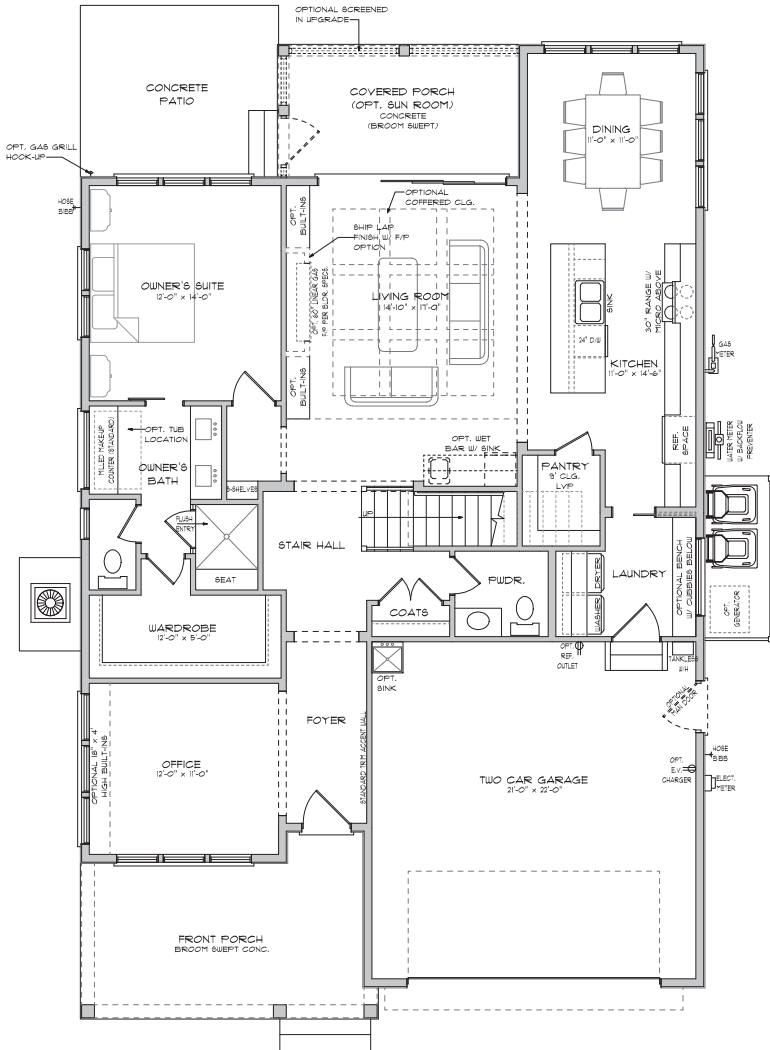

RIVERLIGHTS®

HERRINGTON HOMES

The Riverside

Coastal Elegance Collection

3 bedrooms
2.5 baths
2 car garage
2466 sq. ft.

The Riverside at RIVERLIGHTS

Coastal Elegance Collection

by HERRINGTON HOMES

FIRST FLOOR PLAN

SECOND FLOOR PLAN

OPTIONAL VAULTED DINING ROOM

UPGRADED KITCHEN LAYOUT

OPTIONAL FULL BATH

OPTIONAL BEDROOM